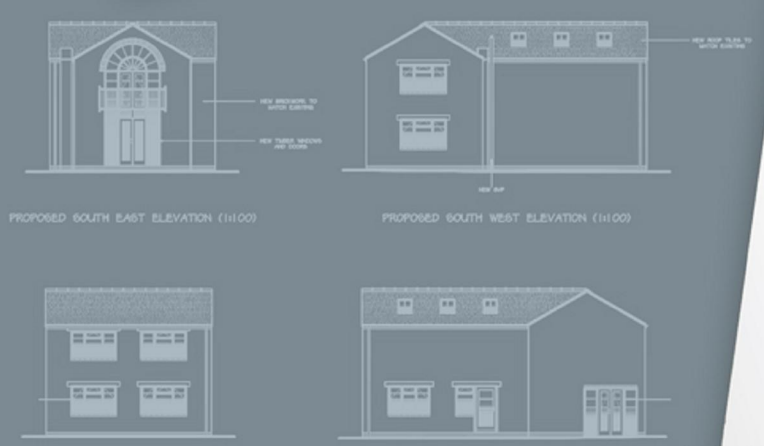

Before -
Detached workshop

Original building extended

This project
comprised of...

- *Games room
- *Therapy room
- *Purpose built
cinema room

Feature window with
French doors to both floors

Purpose built cinema room

Conversion Of A Workshop